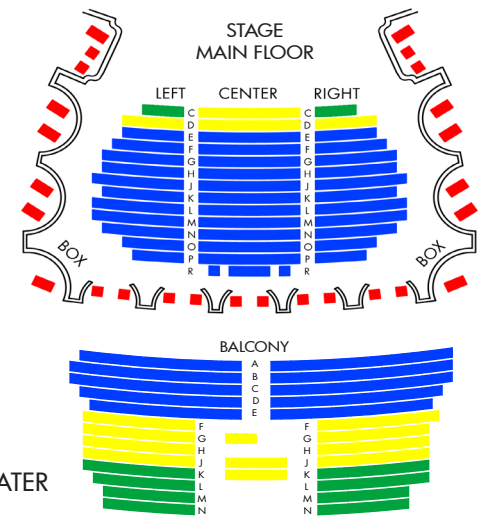

Stop in the DSO office, or call (563) 557-1677

FIVE FLAGS THEATER

NEW SUBSCRIBERS FULL SERIES SPECIAL

ALL 5 CONCERTS FOR

Green Zone	\$75
Yellow Zone	\$124
Blue Zone	\$187
Red Zone	\$316

If you've never been a season ticket holder or your subscription has lapsed more than 3 years, receive **30% off** the Full 5 Concert Series! (Discount off the cost of 5 single tickets)